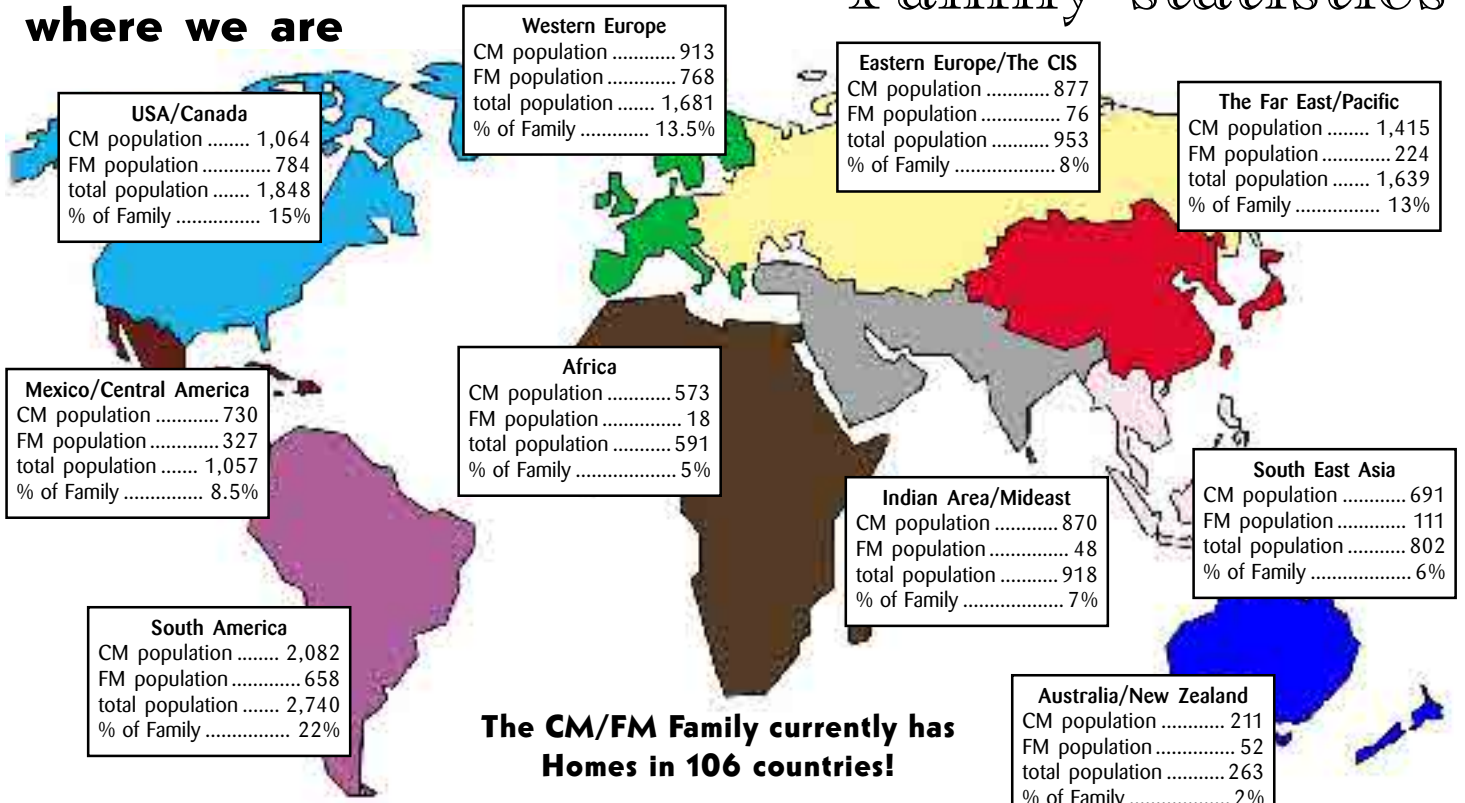

Family statistics

where we are

The CM/FM Family currently has Homes in 106 countries!

stat	current	pre-s2k	+/- since s2k
CM Homes	802	869	-67
FM Homes	615	554	+61
total Homes	1,417	1,423	-6
CM population	9,426	10,242	-816
FM population	3,066	2,843	+223
total population	12,492	13,085	-593
CM mates	2,391	2,541	-150
CM singles	2,315	2,538	-223
total CM adults	4,706	5,079	-373
FM mates	781	678	+103
FM singles	787	743	+44
total FM adults	1,568	1,421	+147
CM children	4,720	5,163	-443
FM children	1,475	1,422	+53
total children	6,195	6,585	-390

s2k related

time in the family (CM—age 16 and up only)

ages in the family

1st quarter 2k witnessing stats

	1 st quarter '00	1 st quarter '99	difference
souls won	283,255	204,296	+78,959
personal witness	2,668,470	1,514,273	+1,154,197
new disciples	95	48	+47
posters	968,213	988,999	-20,786
tapes	103,215	77,452	+25,763
videos	36,961	24,554	+12,407
other lit	2,986,856	2,187,183	+799,673
total pieces	4,095,245	3,278,188	+817,057

*or were born into The Family