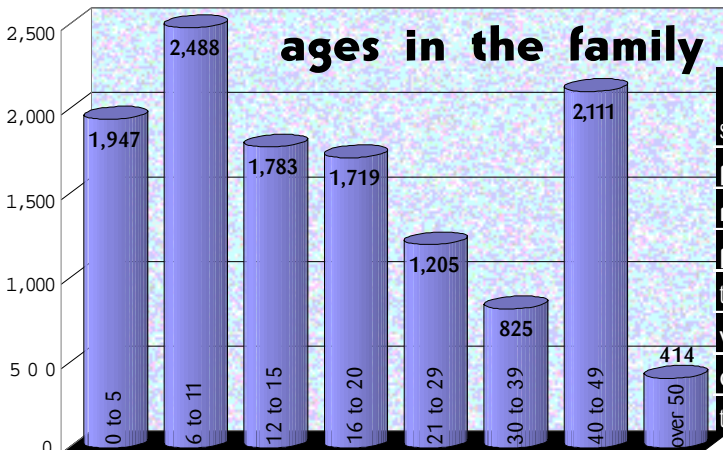

Family statistics

where we are

The CM/FM Family currently has Homes in 106 countries!

stat	current	pre-s2k	+/- since s2k
CM Homes	802	869	-67
FM Homes	615	554	+61
total Homes	1,417	1,423	-6
CM population	9,426	10,242	-816
FM population	3,066	2,843	+223
total population	12,492	13,085	-593
CM mates	2,391	2,541	-150
CM singles	2,315	2,538	-223
total CM adults	4,706	5,079	-373
FM mates	781	678	+103
FM singles	787	743	+44
total FM adults	1,568	1,421	+147
CM children	4,720	5,163	-443
FM children	1,475	1,422	+53
total children	6,195	6,585	-390

s2k related

time in the family (CM—age 16 and up only)

ages in the family

1st quarter 2k witnessing stats

	1 st quarter '00	1 st quarter '99	difference
souls won	283,255	204,296	+78,959
personal witness	2,668,470	1,514,273	+1,154,197
new disciples	95	48	+47
posters	968,213	988,999	-20,786
tapes	103,215	77,452	+25,763
videos	36,961	24,554	+12,407
other lit	2,986,856	2,187,183	+799,673
total pieces	4,095,245	3,278,188	+817,057

*or were born into The Family