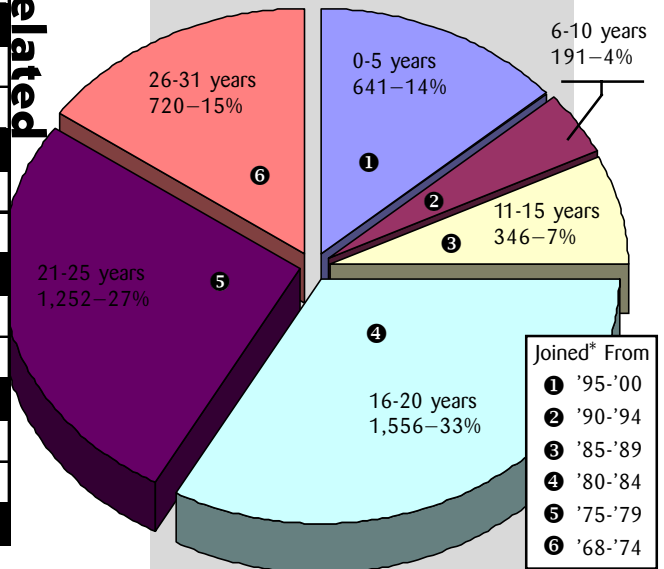

Family statistics

where we are

The CM/FM Family currently has Homes in 106 countries!

stat	current	pre-s2k	+/- since s2k
CM Homes	802	869	-67
FM Homes	615	554	+61
total Homes	1,417	1,423	-6
CM population	9,426	10,242	-816
FM population	3,066	2,843	+223
total population	12,492	13,085	-593
CM mates	2,391	2,541	-150
CM singles	2,315	2,538	-223
total CM adults	4,706	5,079	-373
FM mates	781	678	+103
FM singles	787	743	+44
total FM adults	1,568	1,421	+147
CM children	4,720	5,163	-443
FM children	1,475	1,422	+53
total children	6,195	6,585	-390

s2k related

time in the family (CM—age 16 and up only)

ages in the family

1st quarter 2k witnessing stats

	1 st quarter '00	1 st quarter '99	difference
souls won	283,255	204,296	+78,959
personal witness	2,668,470	1,514,273	+1,154,197
new disciples	95	48	+47
posters	968,213	988,999	-20,786
tapes	103,215	77,452	+25,763
videos	36,961	24,554	+12,407
other lit	2,986,856	2,187,183	+799,673
total pieces	4,095,245	3,278,188	+817,057

*or were born into The Family